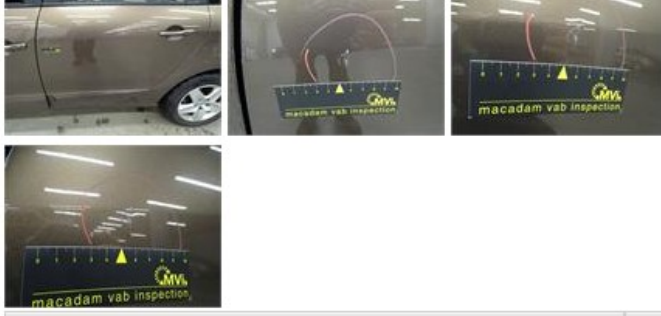

Interior, Dirty, Cleaning	<b>0,00</b>
---------------------------	-------------

Bumper R, Scratch(es), Acceptable 0,00

No pictures to display

Door R L, Dent(s) and scratch(es), LI - Repair and paint (complete) 318,35