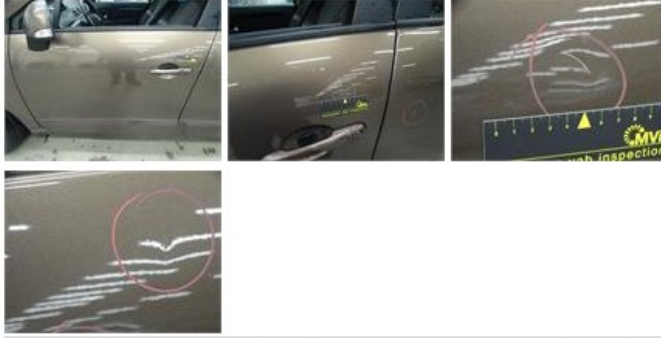

Wing R R, Dent(s) and scratch(es), LI - Repair and paint (complete) 0,00