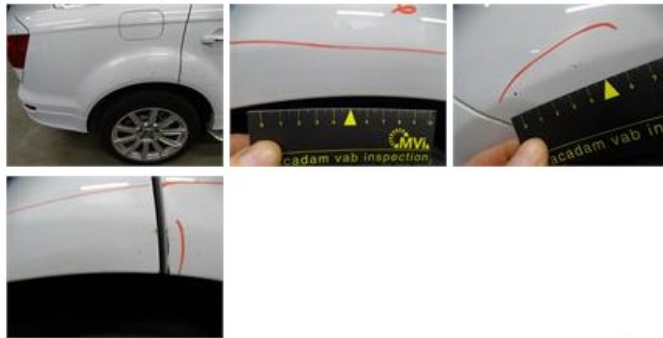

254,16

Door R R, Scratch(es), LI - Repair and paint (complete)

382,02

Wing R R, Scratch(es), LI - Repair and paint (complete)

369,84

Bumper F, Scratch(es), LI - Repair and paint (complete)

254,16

Alloy rim F L, Scratch(es), LI - Repair and paint (complete)