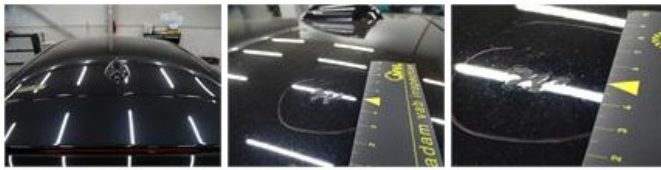

Bumper R, Dent(s), Acceptable 0,00

No pictures to display

Alloy rim R L, Scratch(es), LI - Repair and paint (complete) 95,00

Roof, Chemical pollution, LI - Repair and paint (complete) 481,50

Bumper F, Hole, Le - Replace and paint 735,00