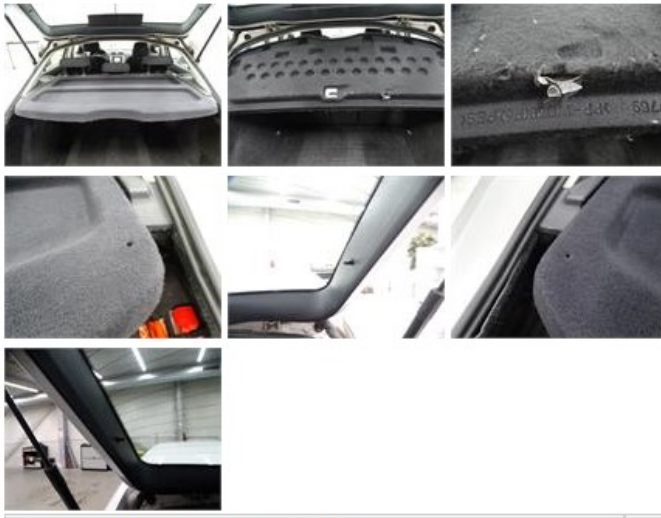

Wheel cover F L, Scratch(es), Acceptable 0,00

No pictures to display

Wing R R, Dent(s) and scratch(es), LI - Repair and paint (complete) 308,20

Tailgate, Dent(s) and scratch(es), LI - Repair and paint (complete) 301,68