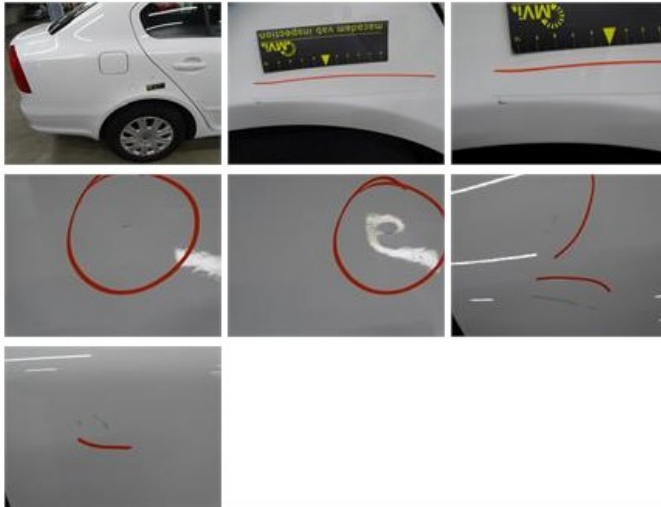

Wheel cover F L, Scratch(es), Acceptable 0,00

No pictures to display

Wing R R, Dent(s) and scratch(es), LI - Repair and paint (complete) 308,20

Tailgate, Dent(s) and scratch(es), LI - Repair and paint (complete) 301,68