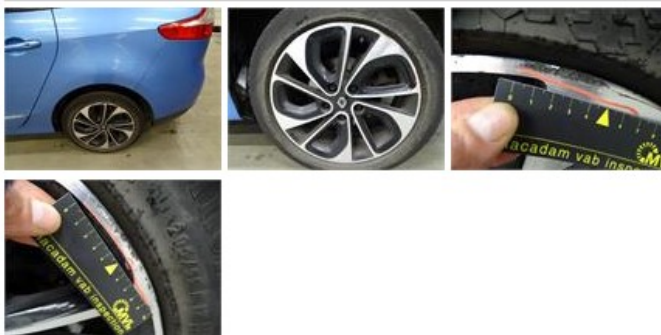

Assistance equipment

Spare wheel	Yes
Number of charging cables (normal)	0
Number of charging cables (rapid charge)	0

Total cost ex VAT	1164,47
Alloy rim R L polished, Scratch(es), LI - Repair and paint (complete)	95,00