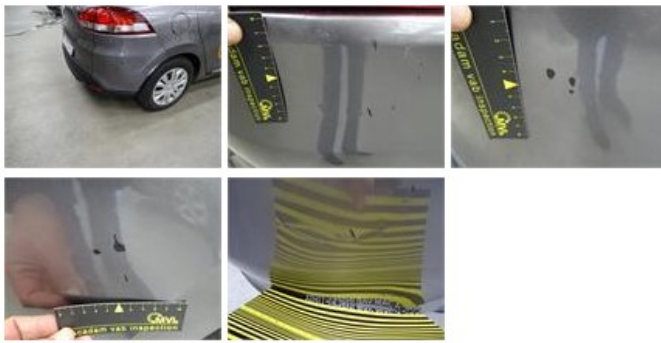

Wheel cover F R, Scratch(es), E - Replace 24,00