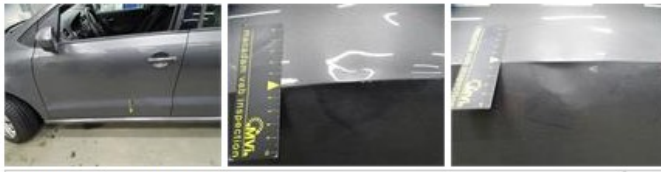

Bonnet, Stone chip(s), Acceptable	0,00
<i>No pictures to display</i>	
Wheel cover F R, Scratch(es), Acceptable	0,00
<i>No pictures to display</i>