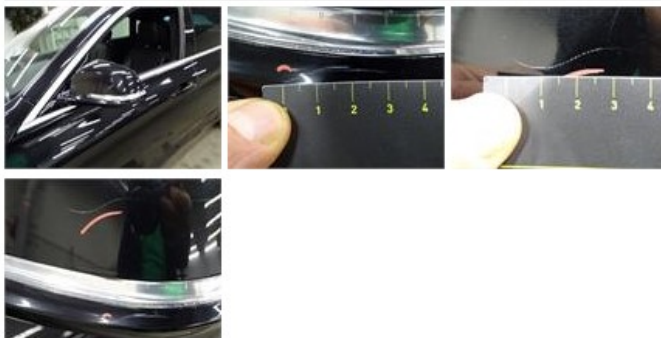

Door R R, Dent(s), Acceptable 0,00

No pictures to display

Wing R L, Dent(s) and scratch(es), LI - Repair and paint (complete) 308,20

Rearview mirror housing L, Scratch(es), LI - Repair and paint (complete) 115,56