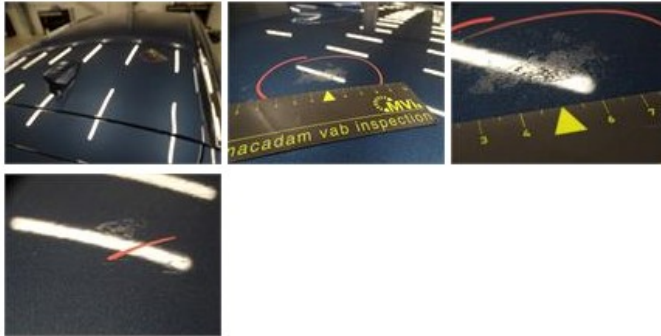

Bumper R, Scratch(es), LI - Repair and paint (complete) 211,80

Roof, Chemical pollution, LI - Repair and paint (complete) 481,50

Roof pillar R, Dent(s), LI - Repair and paint (complete) 220,18

Bonnet, Dent(s), PDR - Knock out without painting 63,00