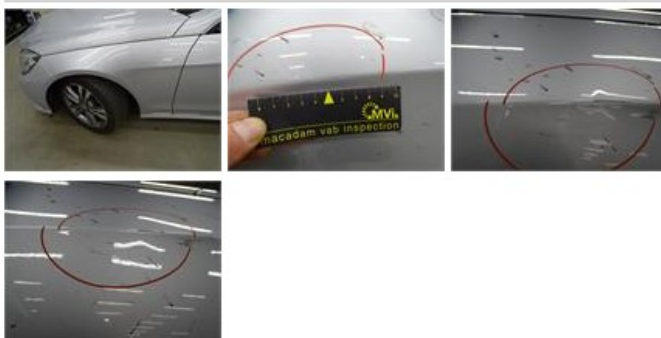

MERCEDES E: 1HRB903

Vinnnumber:	WDD2120011B063346	Versionname:	E BER 220 BlueTEC BE
First Registrationdate:	10/09/2014	Fiscalpower:	Edit.163PK Aut.
Expertise Mileage:	93776	Power Kw:	120
Bodytype:	Berline	Body color:	Grey
Gearbox:	Automatic	Paint type:	Metalic
Transmission:	Back	Rims summer:	Aluminium
Fueltype:	Diesel	Oil level:	OK
Battery functioning:	Yes	Parking lot:	3626
Number of doors:	5		
Number of seats:	5		
Number head rests:	5		
Rims summer:	Aluminium		
Category:	Passenger Car		
Oil level:	OK		
Registration Certificate Car (BE):	Yes		

Degree of wear

245/45/17/95 W LightMetal				
Summer tyres:	Fr.L.	Bridgestone: 8 mm	Fr.R.	Bridgestone: 8 mm
	Re.L.	Bridgestone: 6 mm	Re.R.	Bridgestone: 6 mm

Assistance equipment

Repair kit	Yes	Compressor	Yes
------------	------------	------------	------------

Total cost ex VAT 646,23

Wing F L, Dent(s) and scratch(es), LI - Repair and paint (complete) 264,21

Alloy rim R R polished, Scratch(es), Acceptable 0,00

<i>No pictures to display</i>		
Alloy rim F R polished, Scratch(es), Acceptable		0,00
<i>No pictures to display</i>		
Door frame R R, Dent(s), Acceptable		0,00
<i>No pictures to display</i>		
Alloy rim F L polished, Scratch(es), Acceptable		0,00
<i>No pictures to display</i>		
Door F L, Dent(s) and scratch(es), LI - Repair and paint (complete)		382,02