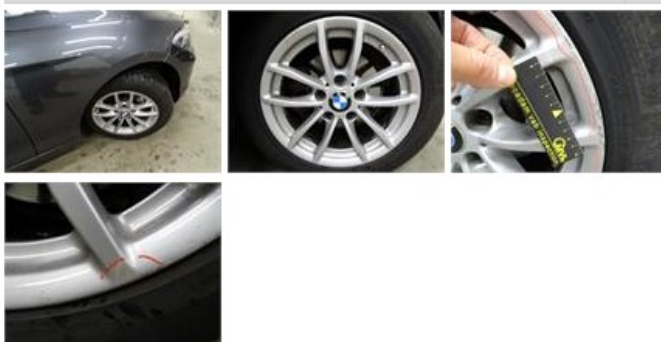

Alloy rim R R, Scratch(es), LI - Repair and paint (complete)	95,00