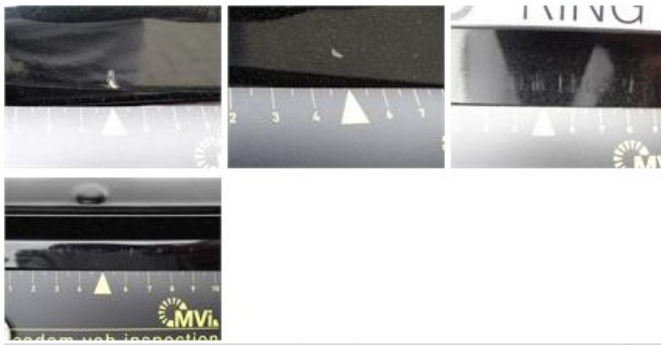

Degree of wear

	225/50/18/95 W LightMetal			
Summer tyres:	Fr.L.	Pirelli: 6 mm	Fr.R.	Pirelli: 6 mm
	Re.L.	Pirelli: 6 mm	Re.R.	Pirelli: 6 mm

Assistance equipment

 Runflat **Yes**

 Total cost ex VAT **1277,06**

 Tailgate, Dent(s) and scratch(es), LI - Repair and paint (complete) **301,68**

Alloy rim F L polished, Scratch(es), Acceptable 0,00

No pictures to display

Alloy rim F R polished, Scratch(es), E - Replace 235,20