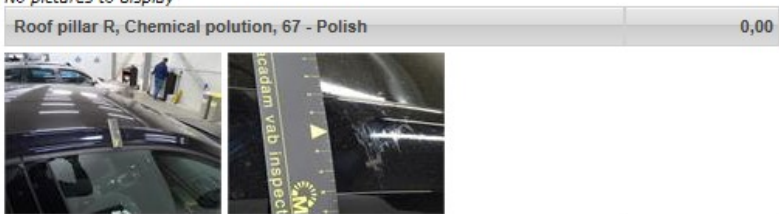

Door F R, Dent(s), PDR - Paintless dent repair 63,00