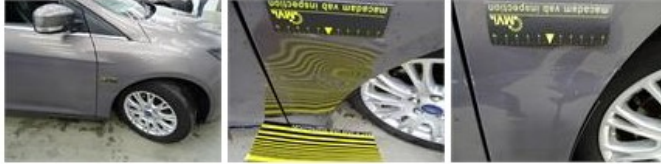

Brand badge R, Worn, Acceptable	0,00
<i>No pictures to display</i>