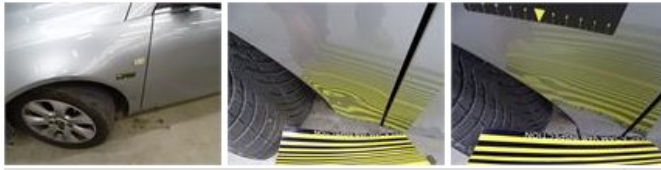

Degree of wear

	225/55/17/97 H LightMetal			
Winter tyres:	Fr.L.	Michelin: 4 mm	Fr.R.	Michelin: 4 mm
	Re.L.	Michelin: 5 mm	Re.R.	Michelin: 5 mm

Assistance equipment

Emergency spare wheel	Yes	Jack	Yes
-----------------------	------------	------	------------

Wing R R, Dent(s), Acceptable 0,00

No pictures to display

Wing F L, Dent(s) and scratch(es), LI - Repair and paint (complete) 292,18

Bumper F, Dent(s) and scratch(es), LI - Repair and paint (complete) 211,80