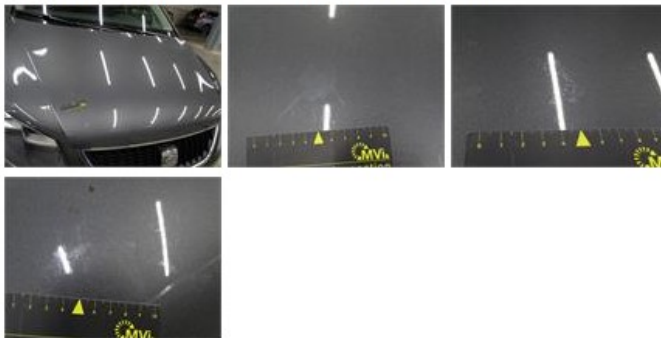

Degree of wear

225/50/17/98 V LightMetal				
Summer tyres:	Fr.L.	Continental: 4 mm	Fr.R.	Continental: 4 mm
	Re.L.	Continental: 6 mm	Re.R.	Continental: 6 mm

Assistance equipment

Total cost ex VAT	984,65
Wing R L, Dent(s), Acceptable	0,00
<i>No pictures to display</i>	
Bumper F, Scratch(es), LI - Repair and paint (complete)	254,16

Door R L, Scratch(es), Acceptable 0,00

No pictures to display

Air vent R M, Broken, E - Replace 158,40

Trunk lid covering R, Crack, E - Replace 119,00

Rear wiper arm, Missing, E - Replace 10,00

Bumper R, Scratch(es), Acceptable 0,00

No pictures to display

Bonnet, Chemical polution, LI - Repair and paint (complete) 348,09

Rearview mirror housing R, Scratch(es), Acceptable 0,00

No pictures to display

Alloy rim F R, Scratch(es), LI - Repair and paint (complete) 95,00