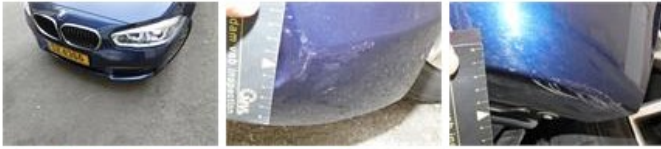

Certificate Of Conformity, Missing, Acceptable 0,00

Bumper F, Scratch(es), LI - Repair and paint (complete) 211,80