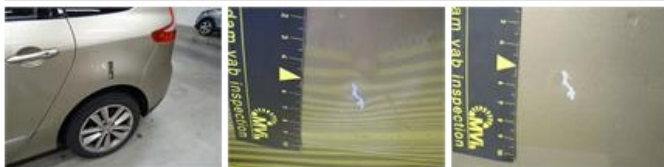

Rearview mirror housing L, Scratch(es), Acceptable 0,00

No pictures to display

Wing R R, Scratch(es), Acceptable 0,00

No pictures to display

Wing R L, Dent(s) and scratch(es), LI - Repair and paint (complete) 308,20