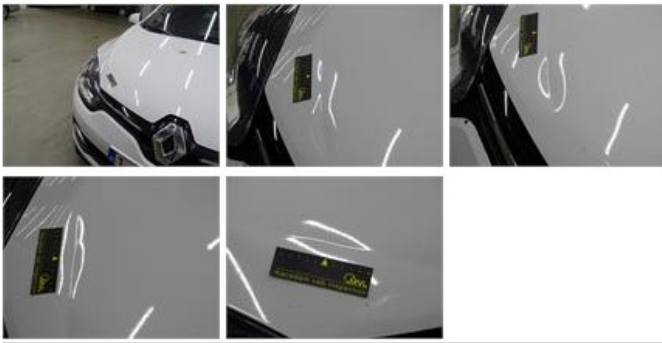

Door R L, Scratch(es), Acceptable	0,00
<i>No pictures to display</i>	
Tailgate, Dent(s) and scratch(es), Acceptable	0,00
<i>No pictures to display</i>	
Bodywork, Not original part, Acceptable	0,00
<i>No pictures to display</i>	
Roof, Hail damage, LI - Repair and paint (complete)	481,50