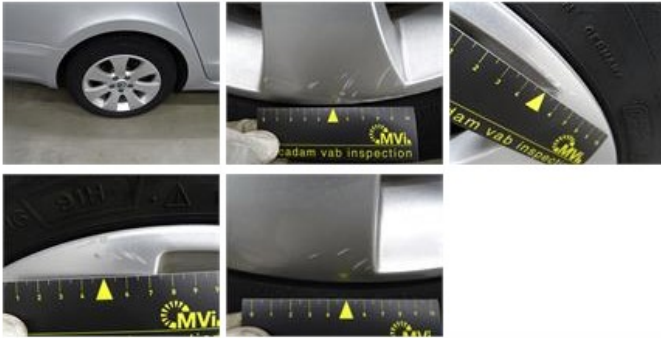

## Degree of wear

	<b>205/55/16/91 H LightMetal</b>			
Summer tyres:	Fr.L.	<b>Michelin: 6 mm</b>	Fr.R.	<b>Michelin: 6 mm</b>
	Re.L.	<b>Michelin: 7 mm</b>	Re.R.	<b>Michelin: 7 mm</b>

Outer door handle F R, Scratch(es), LI - Repair and paint (complete)

115,56

Alloy rim R R, Scratch(es), LI - Repair and paint (complete)

95,00

Door R L, Dent(s) and scratch(es), LI - Repair and paint (complete)