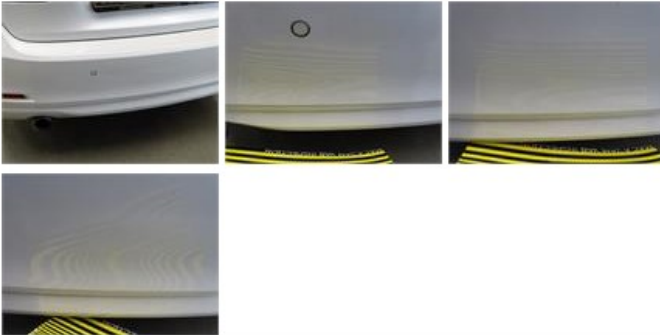

Tailgate, Dent(s), PDR - Paintless dent repair 63,00

Bumper R, Dent(s), LI - Repair and paint (complete) 211,80

Seat cover F L, Worn, Acceptable 0,00

Bumper F, Scratch(es), Acceptable 0,00

No pictures to display