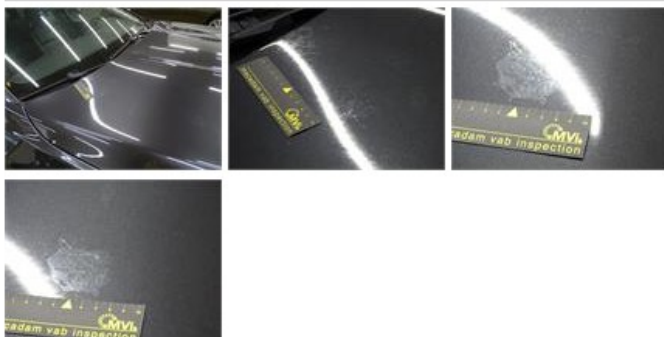

Bonnet, Chemical polution, LI - Repair and paint (complete)

Door R R, Scratch(es), Acceptable

0,00

No pictures to display

Alloy rim F L, Scratch(es), Acceptable

0,00

No pictures to display

350,16