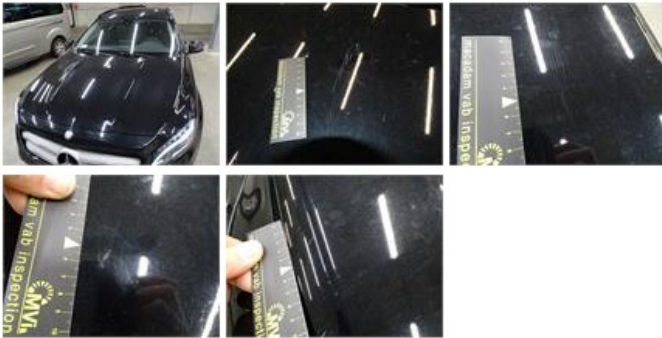

Degree of wear

215/60/17/96 V LightMetal				
Summer tyres:	Fr.L.	Michelin: 5 mm	Fr.R.	Michelin: 5 mm
	Re.L.	Michelin: 7 mm	Re.R.	Michelin: 7 mm

Assistance equipment

Repair kit	Yes	Compressor	Yes
Total cost ex VAT			1075,89
Wing F R, Scratch(es), Acceptable			0,00
<i>No pictures to display</i>			
Door R R, Bad repair, P - Check			0,00

Bonnet, Scratch(es), LI - Repair and paint (complete)

348,09

Roof, Chemical polution, LI - Repair and paint (complete)

577,80

Bumper F L, Stone chip(s), Acceptable

0,00

No pictures to display

Door F R, Repaired, Acceptable