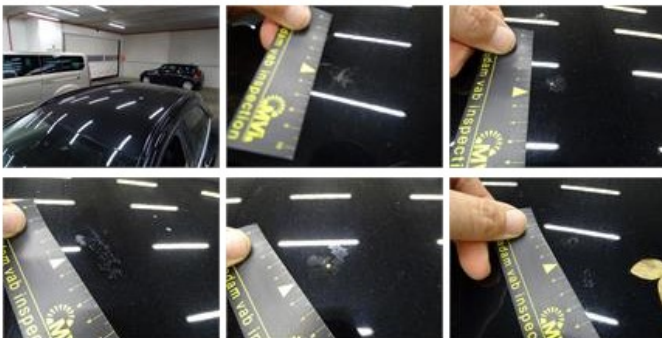

Degree of wear

215/60/17/96 V LightMetal				
Summer tyres:	Fr.L.	Michelin: 5 mm	Fr.R.	Michelin: 5 mm
	Re.L.	Michelin: 7 mm	Re.R.	Michelin: 7 mm

Assistance equipment

Repair kit	Yes	Compressor	Yes
Total cost ex VAT			1075,89
Wing F R, Scratch(es), Acceptable			0,00
<i>No pictures to display</i>			
Door R R, Bad repair, P - Check			0,00

Bonnet, Scratch(es), LI - Repair and paint (complete)

348,09

Roof, Chemical polution, LI - Repair and paint (complete)

577,80

Bumper F L, Stone chip(s), Acceptable

0,00

No pictures to display

Door F R, Repaired, Acceptable