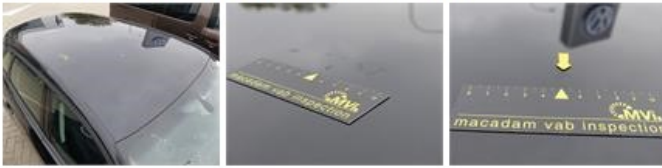

Door F L, Scratch(es), Acceptable	0,00

No pictures to display

Door F R, Dent(s), Acceptable	0,00

No pictures to display

Door R R, Dent(s), Acceptable	0,00

No pictures to display