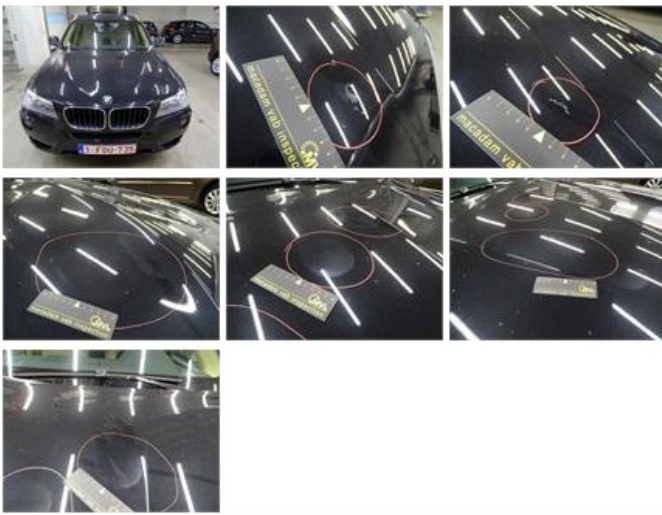

Alloy rim R L, Scratch(es), LI - Repair and paint (complete)	95,00

Trunk lid covering R, Dirty, Acceptable	0,00

No pictures to display

Rocker panel inner F L, Scratch(es), Acceptable	0,00

No pictures to display

Tailgate, Dent(s) and scratch(es), Acceptable	0,00

No pictures to display

Door R L, Scratch(es), Acceptable	0,00

No pictures to display

Bumper R, Scratch(es), Acceptable	0,00

No pictures to display

Alloy rim F L, Scratch(es), Acceptable	0,00

No pictures to display

Alloy Rims (all), Rust, Acceptable	0,00