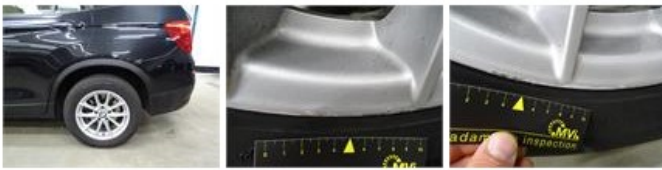

Alloy rim R L, Scratch(es), LI - Repair and paint (complete)	95,00