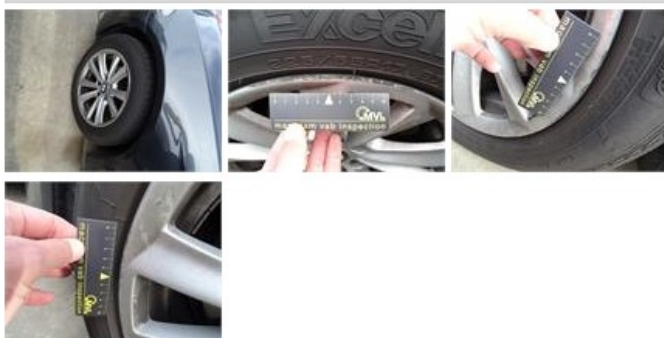

Alloy rim F L, Scratch(es), LI - Repair and paint (complete)

Rearview mirror housing R, Scratch(es), 67 - Polish

55,19