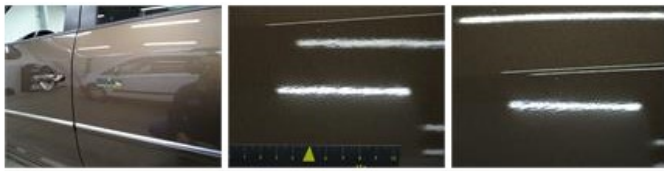

Floor protection F R, Strained , E - Replace

24,00