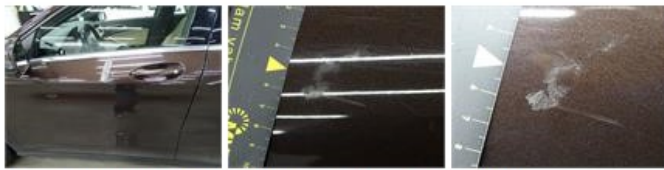

382,02

Door R R, Chemical polution, LI - Repair and paint (complete)

382,02

Bonnet, Chemical polution, LI - Repair and paint (complete)

348,09

Bumper cover R M, Dent(s) and scratch(es), E - Replace

198,00

Door R L, Scratch(es), LI - Repair and paint (complete)