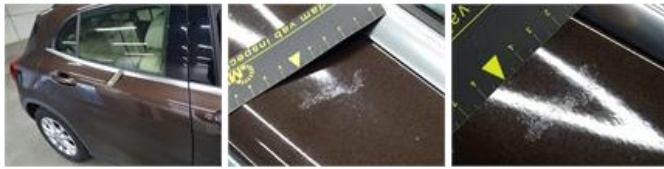

382,02

Door R R, Chemical polution, LI - Repair and paint (complete)

382,02

Bonnet, Chemical polution, LI - Repair and paint (complete)

348,09

Bumper cover R M, Dent(s) and scratch(es), E - Replace

198,00

Door R L, Scratch(es), LI - Repair and paint (complete)