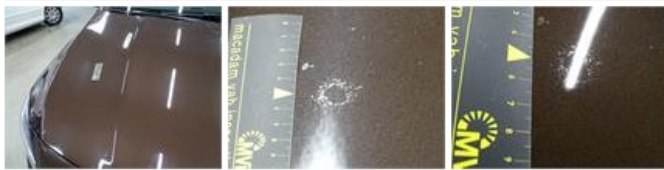

382,02

Door R R, Chemical polution, LI - Repair and paint (complete)

382,02

Bonnet, Chemical polution, LI - Repair and paint (complete)

348,09

Bumper cover R M, Dent(s) and scratch(es), E - Replace

198,00

Door R L, Scratch(es), LI - Repair and paint (complete)