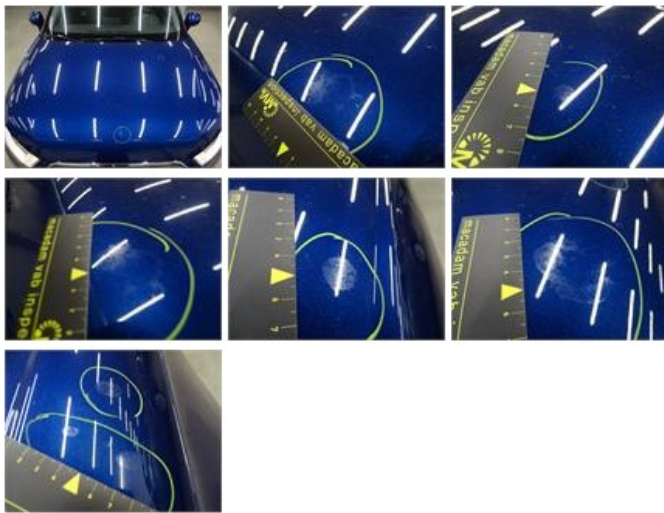

Alloy rim F R, Scratch(es), LI - Repair and paint (complete)

95,00