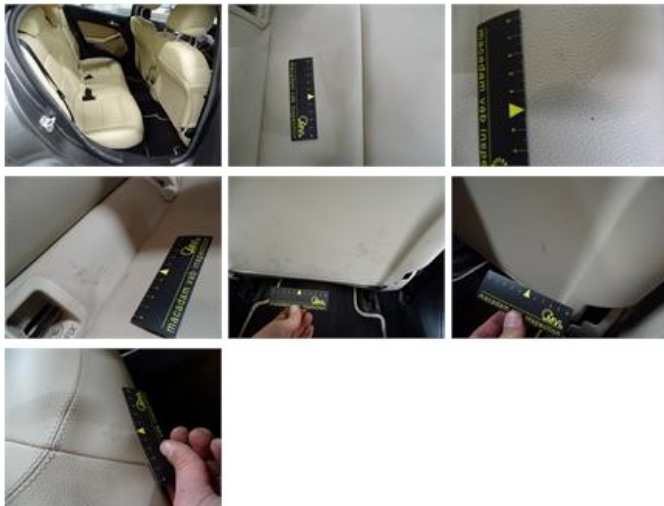

Bumper cover R M, Dent(s) and scratch(es), E - Replace

198,00