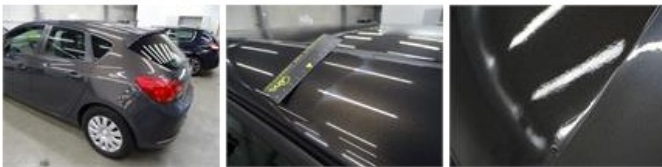

Wing R R, Bad repair, LI - Repair and paint (complete)

0,00