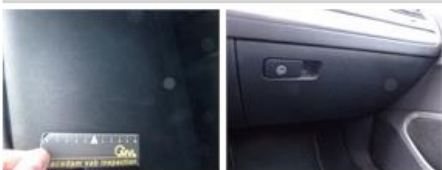

Wing F R, Scratch(es), LI - Repair and paint (complete) 220,18