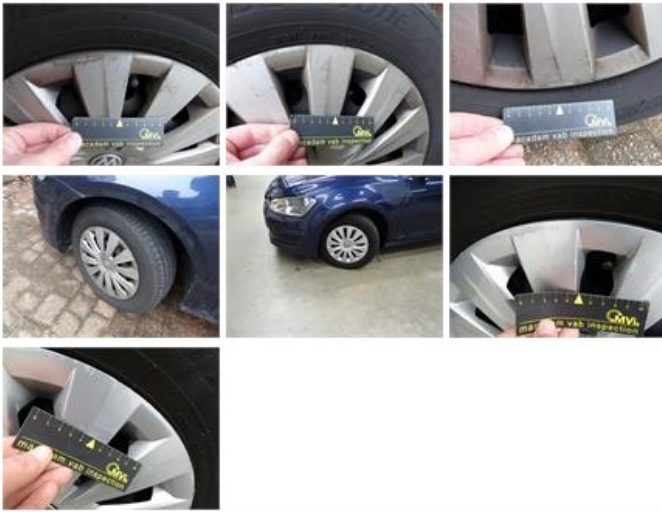

Dashboard, Damaged, Acceptable 0,00

Wing F R, Scratch(es), LI - Repair and paint (complete) 220,18

Wheel cover F L, Scratch(es), E - Replace

30,00

Bumper R, Dent(s) and scratch(es), LI - Repair and paint (complete)