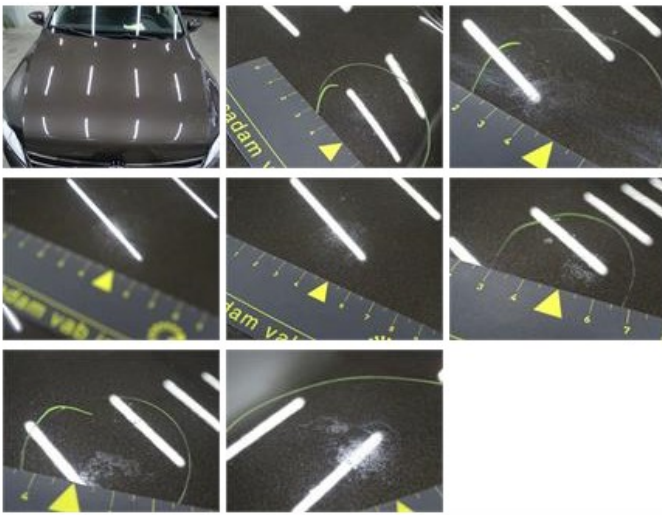

Rearview mirror housing R, Scratch(es), LI - Repair and paint (complete) 115,56