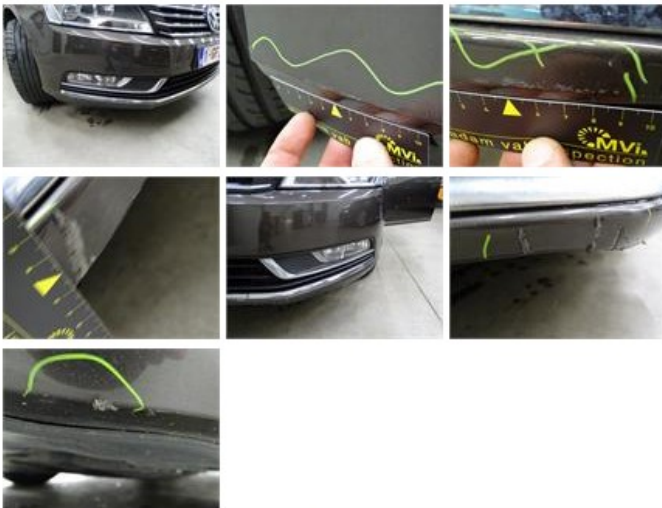

**Degree of wear**

<b>215/55/16/97 W LightMetal</b>				
Summer tyres:	Fr.L.	<b>Dunlop: 4 mm</b>	Fr.R.	<b>Dunlop: 4 mm</b>
	Re.L.	<b>Dunlop: 7 mm</b>	Re.R.	<b>Dunlop: 7 mm</b>

**Assistance equipment**

Repair kit	<b>Yes</b>	Compressor	<b>Yes</b>
------------	------------	------------	------------

Total cost ex VAT	<b>1802,41</b>
Door R R, Dent(s) and scratch(es), LI - Repair and paint (complete)	<b>318,35</b>

Wing R L, Scratch(es), LI - Repair and paint (complete) 308,20

Door F R, Scratch(es), Acceptable 0,00

No pictures to display

Bumper F, Scratch(es), LI - Repair and paint (complete) 211,80

Door F L, Dent(s) and scratch(es), LI - Repair and paint (complete) 318,35

Wing F L, Scratch(es), It - Spot repair 115,56