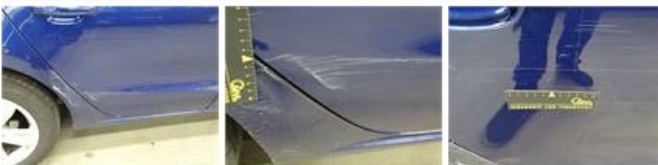

Door R R, Scratch(es), LI - Repair and paint (complete) 254,68