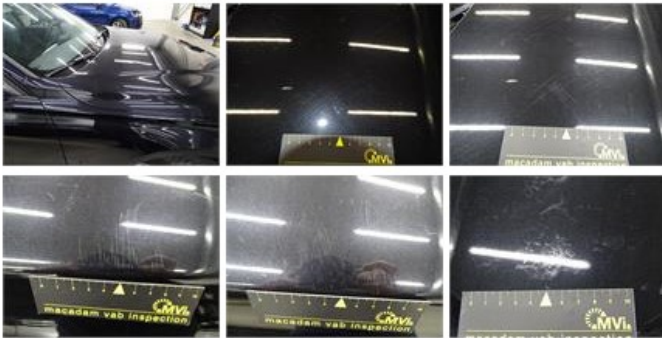

Total cost ex VAT 2862,69

Bumper R, Scratch(es), LI - Repair and paint (complete) 211,80

Wing R R, Scratch(es), Acceptable 0,00

No pictures to display

Door F L, Scratch(es), Acceptable 0,00

No pictures to display

Alloy rim F R, Scratch(es), LI - Repair and paint (complete) 95,00

Door R R, Scratch(es), LI - Repair and paint (complete) 318,35

Bonnet, Scratch(es), LI - Repair and paint (complete) 290,08

Wing R L, Chemical polution, LI - Repair and paint (complete) 308,20