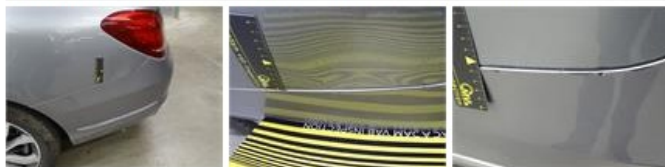

Tyre repair kit, Missing, E - Replace 210,53