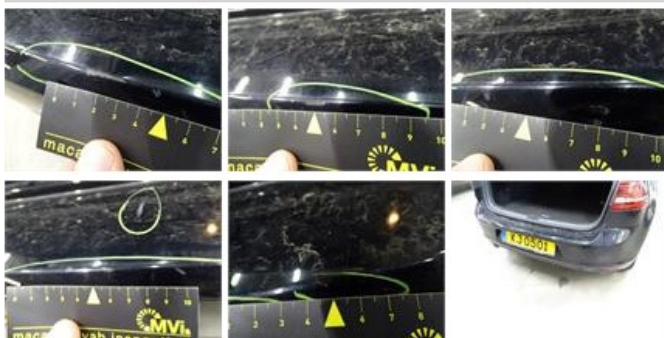

318,35

Bonnet, Chemical pollution, LI - Repair and paint (complete)

290,08

Bumper R, Scratch(es), It - Spot repair

115,56

Alloy rim R R polished, Scratch(es), LI - Repair and paint (complete)

95,00

Door R R, Scratch(es), Acceptable