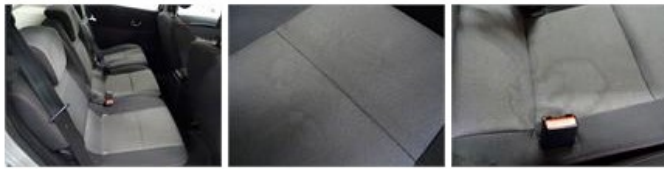

Door F R, Dent(s), PDR - Paintless dent repair 82,80

Roof pillar R, Scratch(es), Acceptable 0,00

No pictures to display

Bumper F, Scratch(es), Acceptable 0,00

No pictures to display

Outer door handle F R, Scratch(es), Acceptable 0,00

No pictures to display

Door F L, Scratch(es), Acceptable 0,00

No pictures to display

Bumper corner R R, Scratch(es), It - Spot repair 115,56

Bumper corner R R, Deformed / Strained, Smart repair 110,64

Door moulding Lower F R, Scratch(es), LI - Repair and paint (partial) 110,00

Door R R, Dent(s) and scratch(es), LI - Repair and paint (complete) 318,35

Rearview mirror housing L, Scratch(es), Acceptable 0,00

No pictures to display

Seat cover R, Stain, Cleaning 75,00

Wing R R, Dent(s) and scratch(es), LI - Repair and paint (complete) 308,20

Door moulding Lower R R, Scratch(es), LI - Repair and paint (partial) 110,00