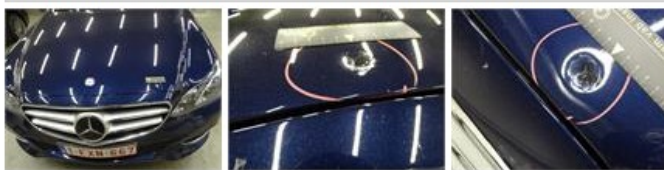

Alloy rim R R, Scratch(es), LI - Repair and paint (complete)

95,00

Alloy rim R L, Scratch(es), LI - Repair and paint (complete)

95,00

Door R R, Dent(s), PDR - Paintless dent repair

63,00

Bumper F, Scratch(es), LI - Repair and paint (complete)

254,16

Bonnet, Dent(s) and scratch(es), LI - Repair and paint (complete)

348,09

Bumper R, Scratch(es), Acceptable

0,00

No pictures to display

Alloy rim F R, Scratch(es), LI - Repair and paint (complete)

95,00