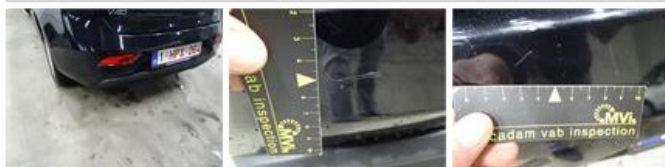

Assistance equipment

Emergency spare wheel	Yes	Jack	Yes

Total cost ex VAT	1109,79
Bumper R, Scratch(es), LI - Repair and paint (complete)	211,80