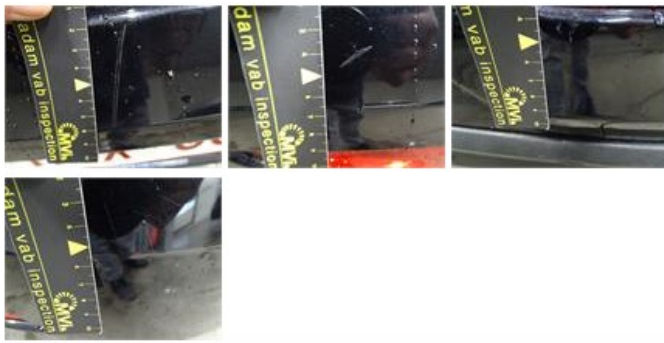

Rear window, Scratch(es), E - Replace 0,00