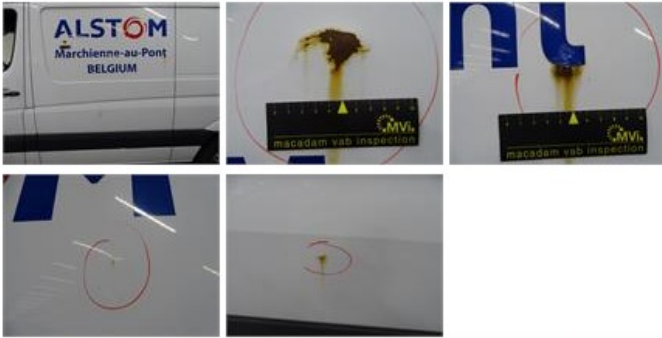

Wing R R, Dent(s) and scratch(es), LI - Repair and paint (complete)

231,15