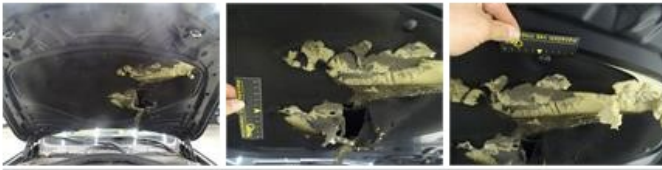

Engine protective plate, Deformed / Strained, E - Replace 100,00