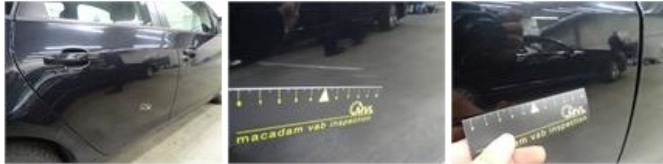

Door R R, Scratch(es), LI - Repair and paint (complete)

318,35

Door R L, Scratch(es), Acceptable

0,00

Wing R L, Scratch(es), Acceptable

0,00

Tailgate, Not original part, Sticker removal small

20,00