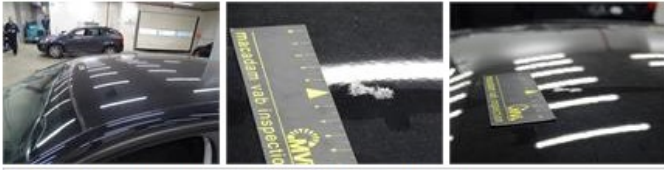

No pictures to display

Bonnet, Scratch(es), Acceptable 0,00

No pictures to display

Rearview mirror housing L, Scratch(es), Acceptable 0,00

No pictures to display

Roof, Chemical polution, LI - Repair and paint (complete) 481,50