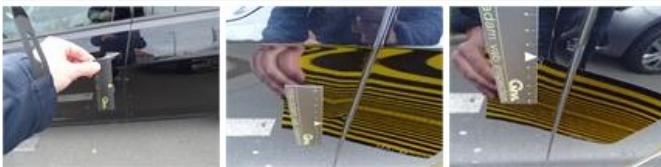

Rocker panel inner F R, Scratch(es), Acceptable	0,00

No pictures to display

Door F L, Dent(s) and scratch(es), LI - Repair and paint (complete)	0,00