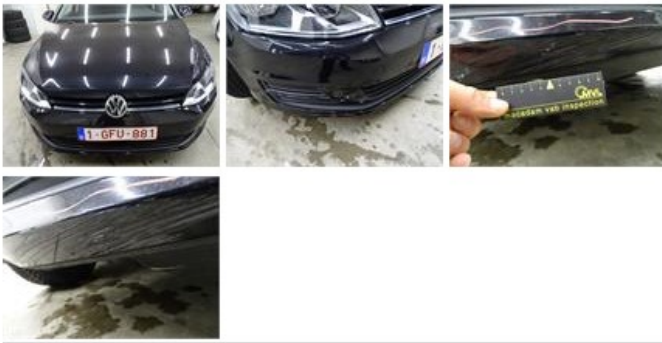

Bumper corner R R, Scratch(es), Acceptable	0,00
<i>No pictures to display</i>	
Wheel cover F R, Scratch(es), Acceptable	0,00
<i>No pictures to display</i>	
Sill outer R, Scratch(es), Acceptable	0,00
<i>No pictures to display</i>