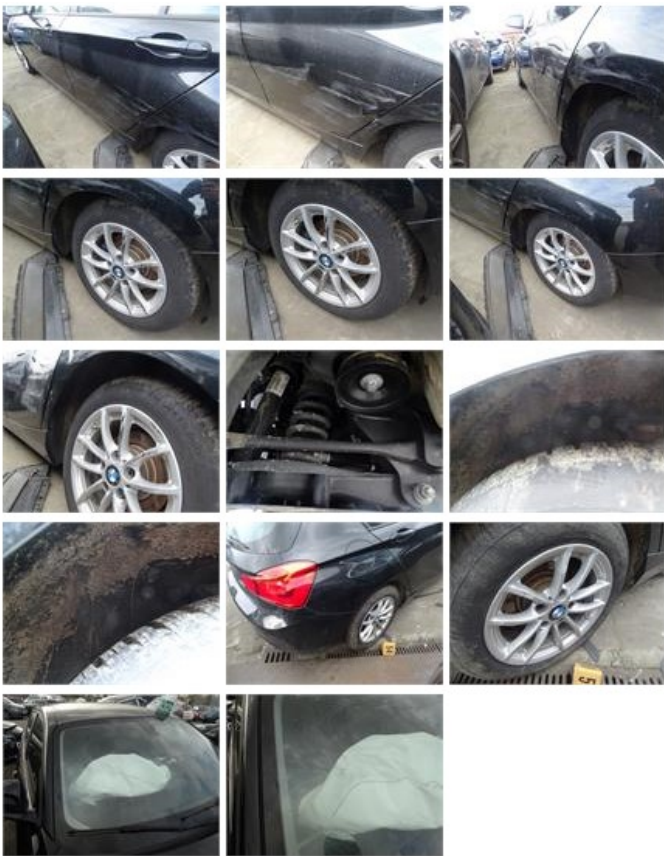

Certificate Of Conformity, Missing, P - Check

0,00