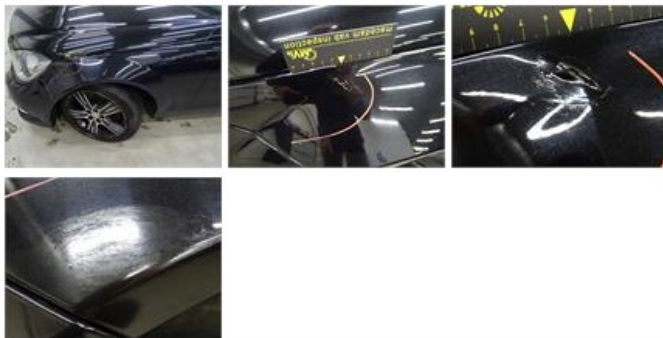

Door F L, Scratch(es), LI - Repair and paint (complete)

318,35