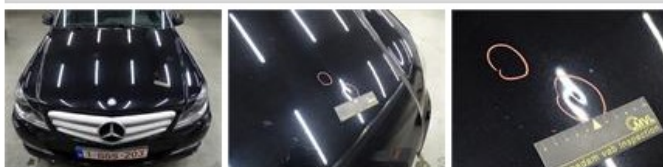

Bonnet, Dent(s), LI - Repair and paint (complete)

290,08

Wing R R, Scratch(es), Acceptable 0,00

No pictures to display

Alloy rim F R polished, Scratch(es), LI - Repair and paint (complete) 95,00

Alloy rim R L polished, Scratch(es), Acceptable 0,00