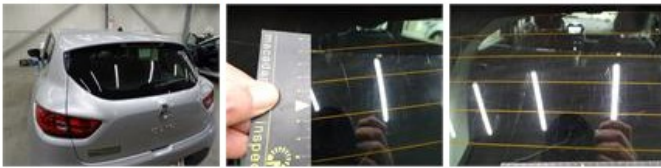

Wheel cover F R, Broken, E - Replace

24,00

Roof, Chemical polution, LI - Repair and paint (complete)

385,20

Rear window, Scratch(es), E - Replace

320,00

Wheel cover R R, Scratch(es), E - Replace

24,00